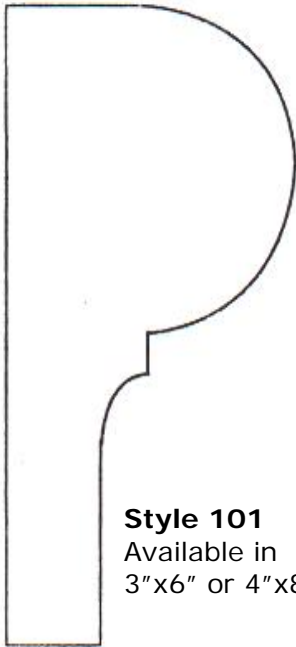

Style 101
Available in
3"x6" or 4"x8"