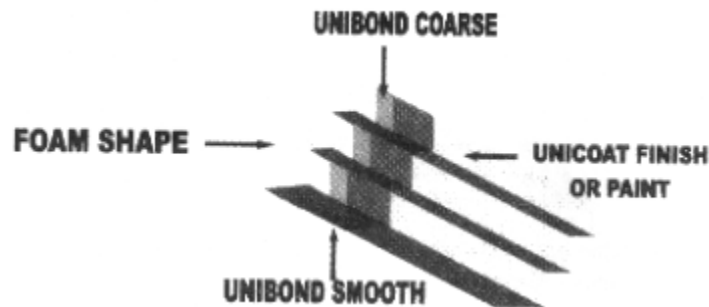

- Sizes are as follows: First size number is "A" measurement, second size number is "B" measurement as per diagram below.

- All shapes come in 96" (8') lengths standard, but can be cut to 48" (4') lengths as well.
- Arches can be custom made to order for all standard foam shapes. Only true radius arches can be made.
- Columns come cut in two halves with the center cut-out as show in this catalog. Columns come in 96" (8') lengths only.
- Some shapes can be "flex-cut" on the back side of the shape to be able to flex for surfaces that require bending of the shape. Ask Somar Industries LTD. For more details.
- Many other custom shapes and sizes can be custom made to order; Other Column Styles, Balusters, Different Capital and Base Designs, Quoins, Keystones, Wall Plant-Ons, Dentils, Sills and Wall Caps. Consult with Somar Industries LTD. For the unlimited design options you have.